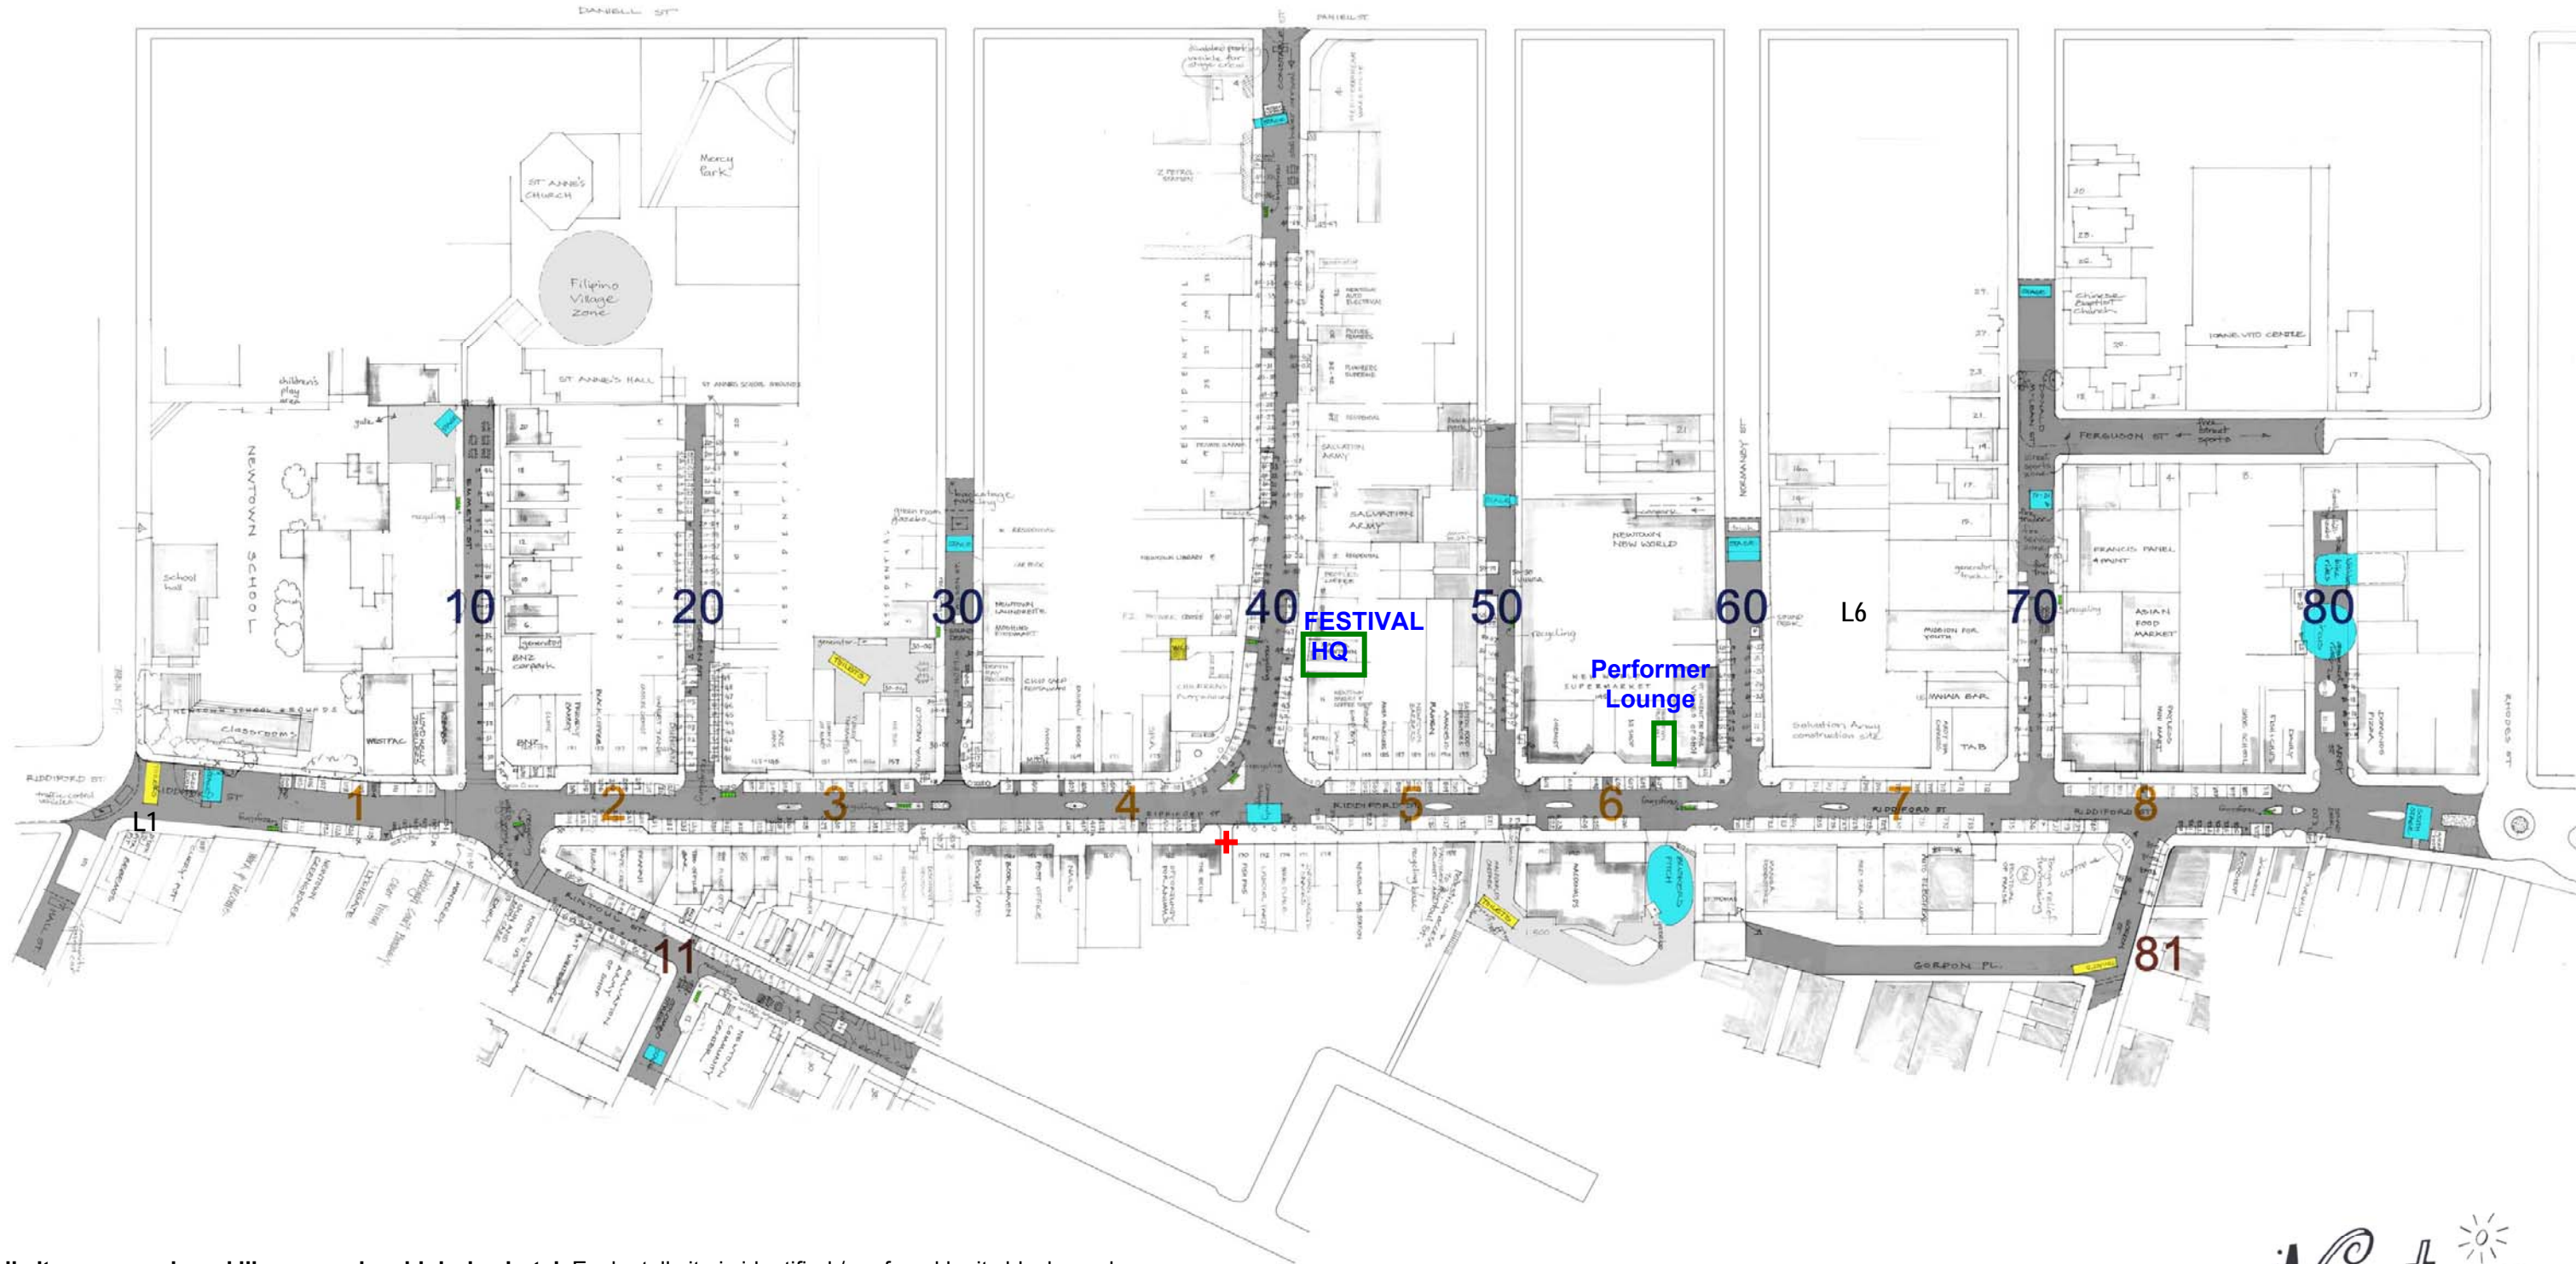

# NEWTOWN FESTIVAL layout 2018

- Stage / Performance Area
- SpikNspan Toilet Truck

Find a Stall:  
[www.newtownfestival.org.nz/stalls-2018/](http://www.newtownfestival.org.nz/stalls-2018/)  
 Stalls are listed for each block,  
 and can be searched by keyword.

Performance Time and Place  
[www.newtownfestival.org.nz/programme-time/](http://www.newtownfestival.org.nz/programme-time/)  
 Ordered by time, but also sortable by name and location

Stall sites are numbered like rooms in a high rise hotel. Each stall site is identified / prefaced by its block number.

**Blocks 1 – 8** run sequentially southwards along Riddiford Street, from Hall Street to Rhodes Street with

**Blocks 10 – 80** being the side streets running east after their matching Riddiford Street fair block.

**Block 40** is Constable, which comes off Riddiford Street fair **Block 4** and runs east to Daniell Street.

**Block 11** is Rintoul Street which runs west off Riddiford Street fair **Block 1**

**Block 81** is Gordon Street coming west off Riddiford Street fair **Block 8** including Gordon Place.